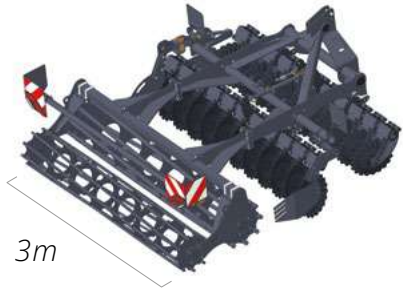

METHYS
HDS

METHYS
HDS

METHYS
HDS