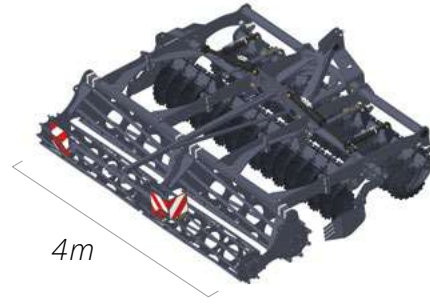

METHYS
HDS

METHYS
HDS

METHYS
HDS