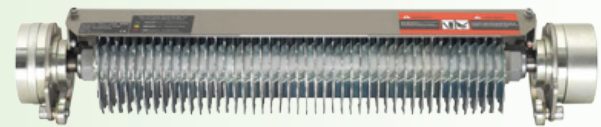

Mowing Cassettes

SMARTCUT
REEL TECHNOLOGY

SMARTCut™
7, 11 or 14 blade options
22" 26" 30" 34"

MOWING The SMARTCut™ cutting cassette is designed for both Fine Turf & Sports Turf applications and offers unrivalled quality of cut, versatility and ease of maintenance.

SMARTCut™
with Groomer
22" 26" 30" 34"

The optional Groomer attachment contra rotates to achieve the maximum effect in alleviating grain and turf density problems.

Warwick Independent School Foundation

"Our 34" INFINICUT® is equipped with a 7 blade SMARTCut™ reel which delivers a really superior quality of cut. In a short period of time, it has made a noticeable difference to the health, presentation and quality of our rugby pitch and cricket square." Duncan Toon

Maintenance Cassettes

SarelRoller™
22" 26" 30" 34"

AERATE The SarelRoller™ cassette, if used regularly, will prevent surface sealing of fine turf resulting from the effects of rolling and air-born silt.