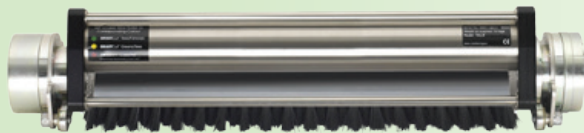

TMS SYSTEM III™

Cassettes for the **Grooming**, **Mowing** and **Maintenance** of all sports turf surfaces.

Grooming Cassettes

UltraGroomer™ 22" 26"

GROOM The UltraGroomer™ cassette has over 80 1.3mm tungsten carbide tipped blades spaced at 5mm apart to ensure your greens are maintained in the best condition.

TurfClean™ 22" 26" 30" 34"

HYGIENE The TurfClean™ cassette is designed to ensure even collection of debris from the surface and also further down into the turf canopy.

SMARTVibe™ 22" 26"

LEVEL The patented SMARTVibe™ cassette is the only integrated vibratory cassette in the world.

SpringRake™ 22" 26" 30" 34"

GROOM The SpringRake™ cassette is designed for a less aggressive approach to removing organic matter at the base of the plant and is also effective at debris removal.

PowerBrush™ 22" 26" 30" 34"