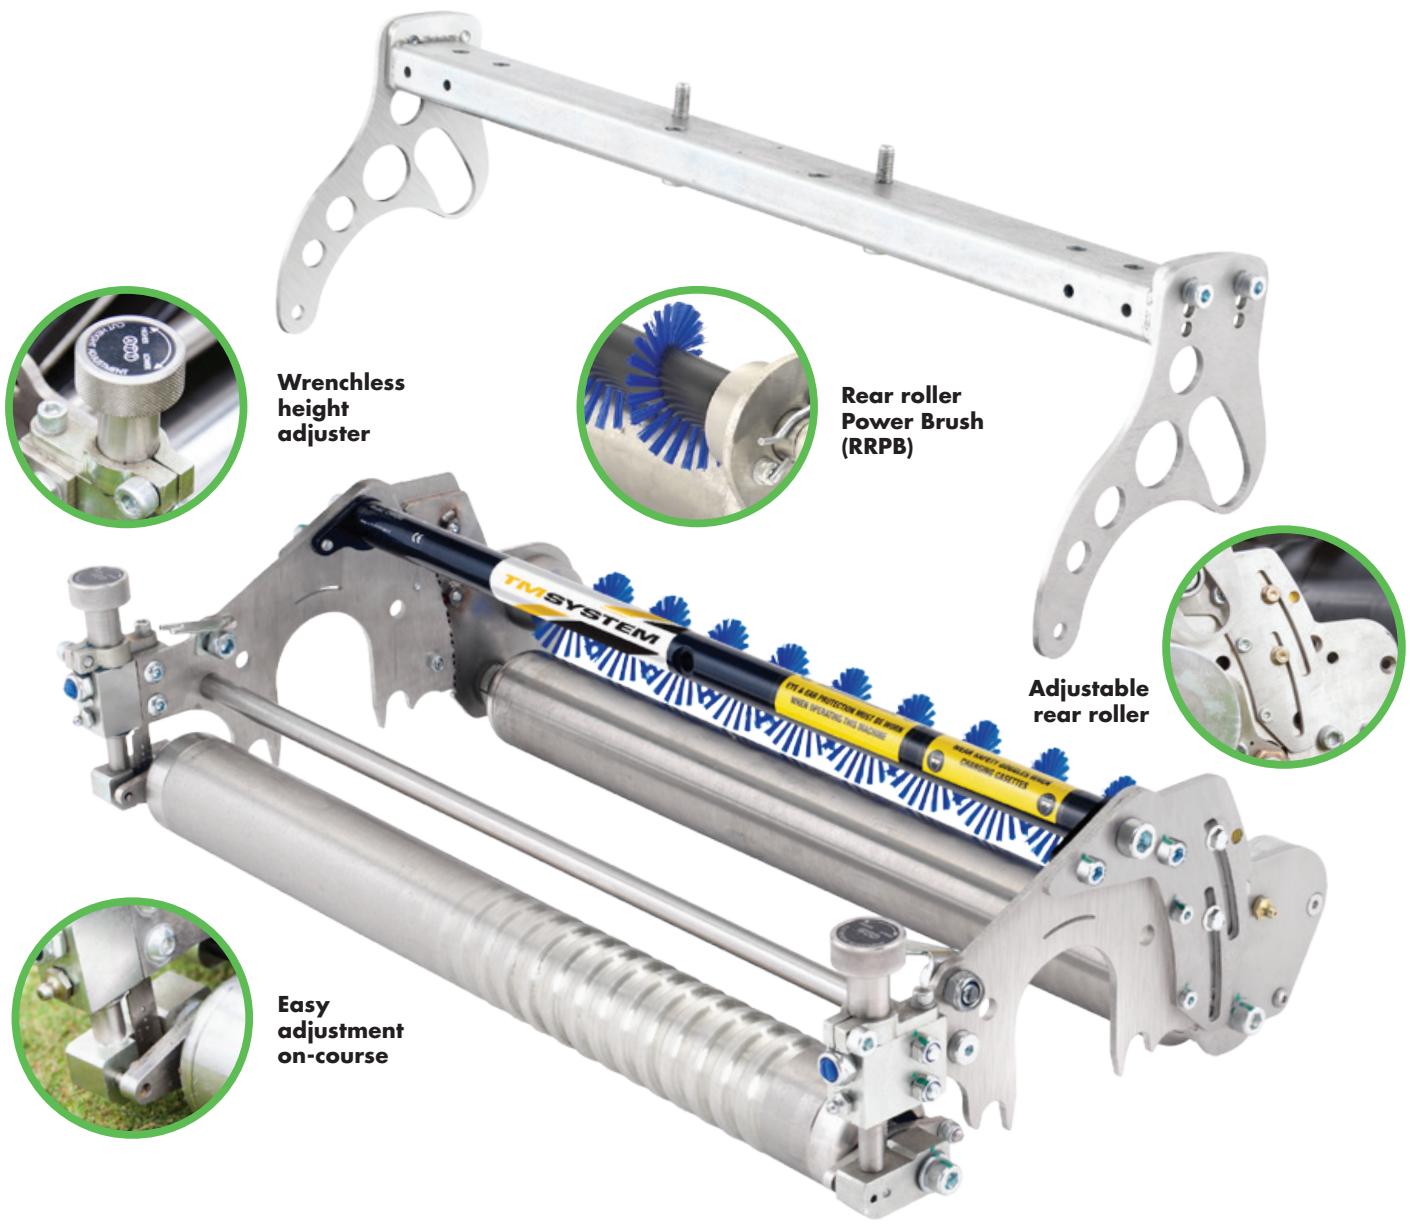

IMPROVES THE HEALTH AND PLAYABILITY OF SPORTS TURF SURFACES

ACHIEVES EXCEPTIONAL OVERALL SURFACE
QUALITY AND APPEARANCE

22", 26", 30" & 34" WIDTHS

Application specific cassettes to replace OEM cutting reels

Using the universal chassis, and appropriate adaptor kit, the TMSystem™ is the only cassette system to transform your triplex greens or lightweight fairway mower into a 'complete' turf maintenance system.

A versatile system to save the need to buy individual machines.

Wrenchless height adjuster

Rear roller Power Brush (RRPB)

Adjustable rear roller

Easy adjustment on-course

INFINICUT® Pedestrian Mowers

Sports turf application on modified John Deere 2500

5 Gang Fairway Mower

TMSystem™
 The ultimate system to unlock the full potential of your John Deere, Toro or Jacobsen fairway or triple greens mower into multi-use units for 'Complete Turf Refinement'. To go further, replace all three cutting heads on a JD 2500 with three 30" SMARTCut™ reels to achieve an 85" cutting width dedicated sports turf mower. The kit contains all necessary components to complete the adaptation.