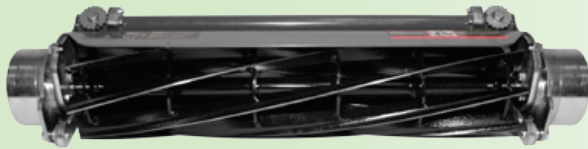

Mowing Cassettes

SMARTCUT
REEL TECHNOLOGY

SMARTCut™
7, 11 or 14 blade options
22" 26" 30" 34"

MOWING The SMARTCut™ cutting cassette is designed for both Fine Turf & Sports Turf applications and offers unrivalled quality of cut, versatility and ease of maintenance.