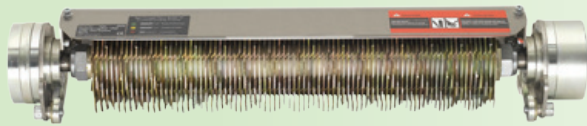

TMS SYSTEM III™

Cassettes for the **Grooming**, **Mowing** and **Maintenance** of all sports turf surfaces.

Grooming Cassettes

UltraGroomer™ 22" 26"

GROOM The UltraGroomer™ cassette has over 80 1.3mm tungsten carbide tipped blades spaced at 5mm apart to ensure your greens are maintained in the best condition.

TurfClean™ 22" 26" 30" 34"

HYGIENE The TurfClean™ cassette is designed to ensure even collection of debris from the surface and also further down into the turf canopy.

SMARTVibe™ 22" 26"

LEVEL The patented SMARTVibe™ cassette is the only integrated vibratory cassette in the world.