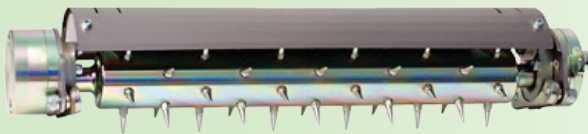

SMARTCut™
with Groomer
22" 26" 30" 34"

The optional Groomer attachment contra rotates to achieve the maximum effect in alleviating grain and turf density problems.

Warwick Independent School Foundation

"Our 34" INFINICUT® is equipped with a 7 blade SMARTCut™ reel which delivers a really superior quality of cut. In a short period of time, it has made a noticeable difference to the health, presentation and quality of our rugby pitch and cricket square." Duncan Toon

Maintenance Cassettes

SarelRoller™
22" 26" 30" 34"

AERATE The SarelRoller™ cassette, if used regularly, will prevent surface sealing of fine turf resulting from the effects of rolling and air-born silt.