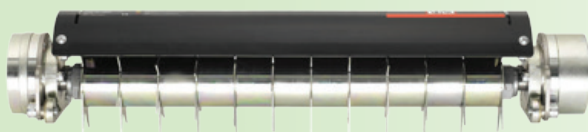

SMARTCut™
with Groomer
22" 26" 30" 34"

The optional Groomer attachment contra rotates to achieve the maximum effect in alleviating grain and turf density problems.

Warwick Independent School Foundation

"Our 34" INFINICUT® is equipped with a 7 blade SMARTCut™ reel which delivers a really superior quality of cut. In a short period of time, it has made a noticeable difference to the health, presentation and quality of our rugby pitch and cricket square." Duncan Toon

Maintenance Cassettes

SarelRoller™
22" 26" 30" 34"

AERATE The SarelRoller™ cassette, if used regularly, will prevent surface sealing of fine turf resulting from the effects of rolling and air-born silt.

ThatchMaster™
22" 26" 30" 34"

DE-THATCH The ThatchMaster™ cassette is used to prevent thatch accumulation and cut through stolons & rhizomes in fine turf.

StarSpiker™
22" 26"

AERATE The StarSpiker™ cassette provides an alternative method of reducing surface sealing whilst using the same principles as the Sarel roller.