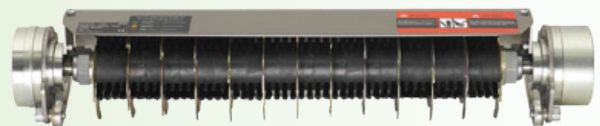

Scarifier™
22" 26"

SCARIFY The Scarifier™ cassette is the obvious choice for greens that already have thatch at depth.

Wantage Bowling Club

"Passing the SarelRoller™ over our green fortnightly keeps the surface open and, used in conjunction with other cassettes from the TMSystem™, means our green is in better condition than ever." Dean Gibbons