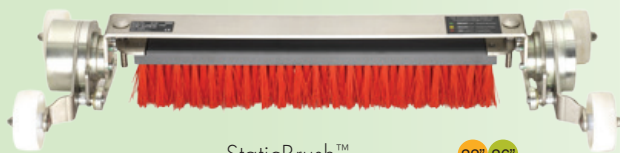

TMS SYSTEM III™

Cassettes for the **Grooming**, **Mowing** and **Maintenance** of all sports turf surfaces.

Grooming Cassettes

UltraGroomer™ 22" 26"

GROOM The UltraGroomer™ cassette has over 80 1.3mm tungsten carbide tipped blades spaced at 5mm apart to ensure your greens are maintained in the best condition.

TurfClean™ 22" 26" 30" 34"

HYGIENE The TurfClean™ cassette is designed to ensure even collection of debris from the surface and also further down into the turf canopy.

SMARTVibe™ 22" 26"

LEVEL The patented SMARTVibe™ cassette is the only integrated vibratory cassette in the world.

SpringRake™ 22" 26" 30" 34"

GROOM The SpringRake™ cassette is designed for a less aggressive approach to removing organic matter at the base of the plant and is also effective at debris removal.

PowerBrush™ 22" 26" 30" 34"

BRUSH The PowerBrush™ cassette is designed to ensure even collection of debris throughout the length of the grass catcher, maximizing the volume.

StaticBrush™ 22" 26"

TOP DRESS The StaticBrush™ cassette is a very effective method of working sand into greens.